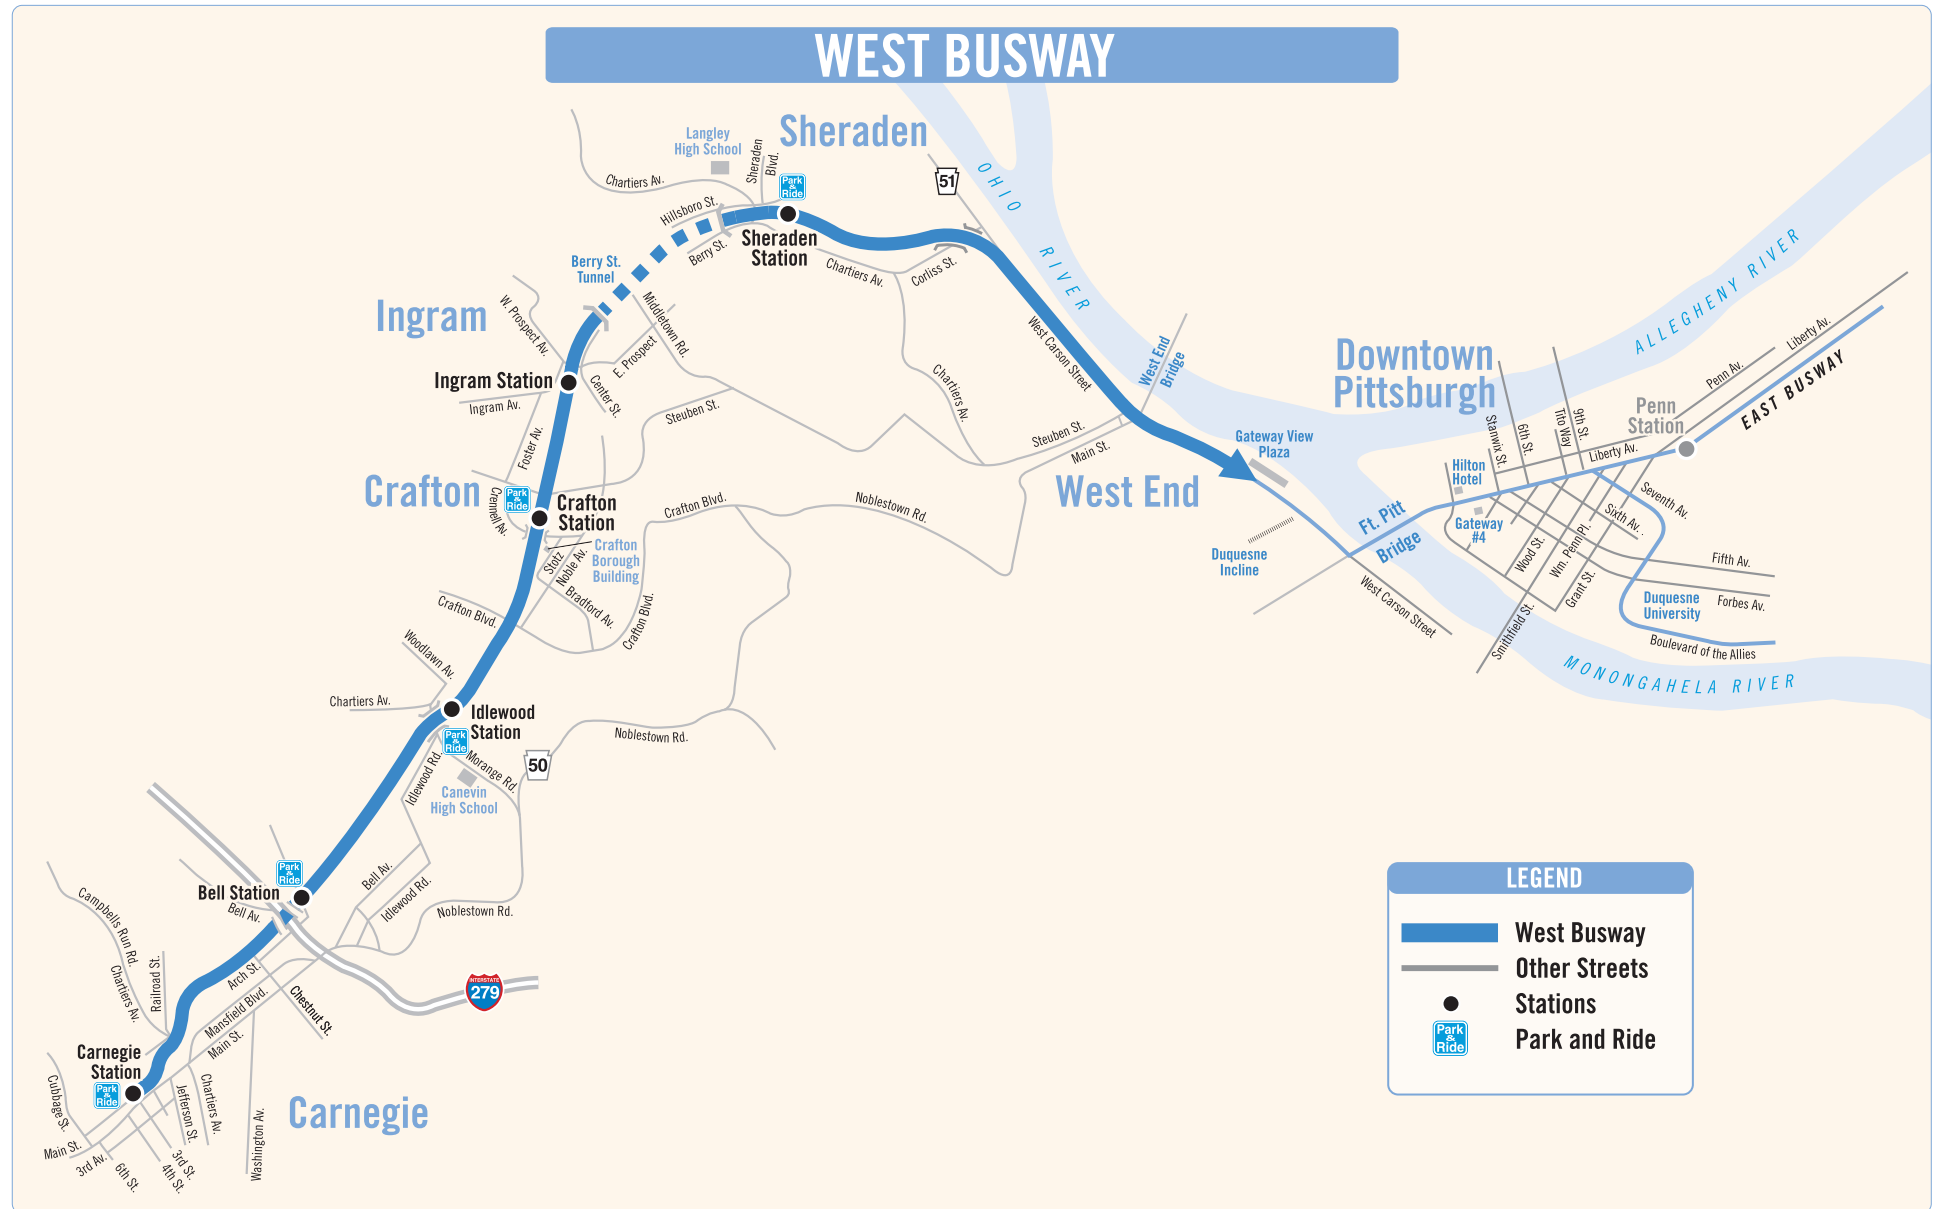

WEST BUSWAY

Sheraden

Ingram

Crafton

Carnegie

Downtown Pittsburgh

West End

LEGEND

- West Busway
- Other Streets
- Stations
- Park and Ride