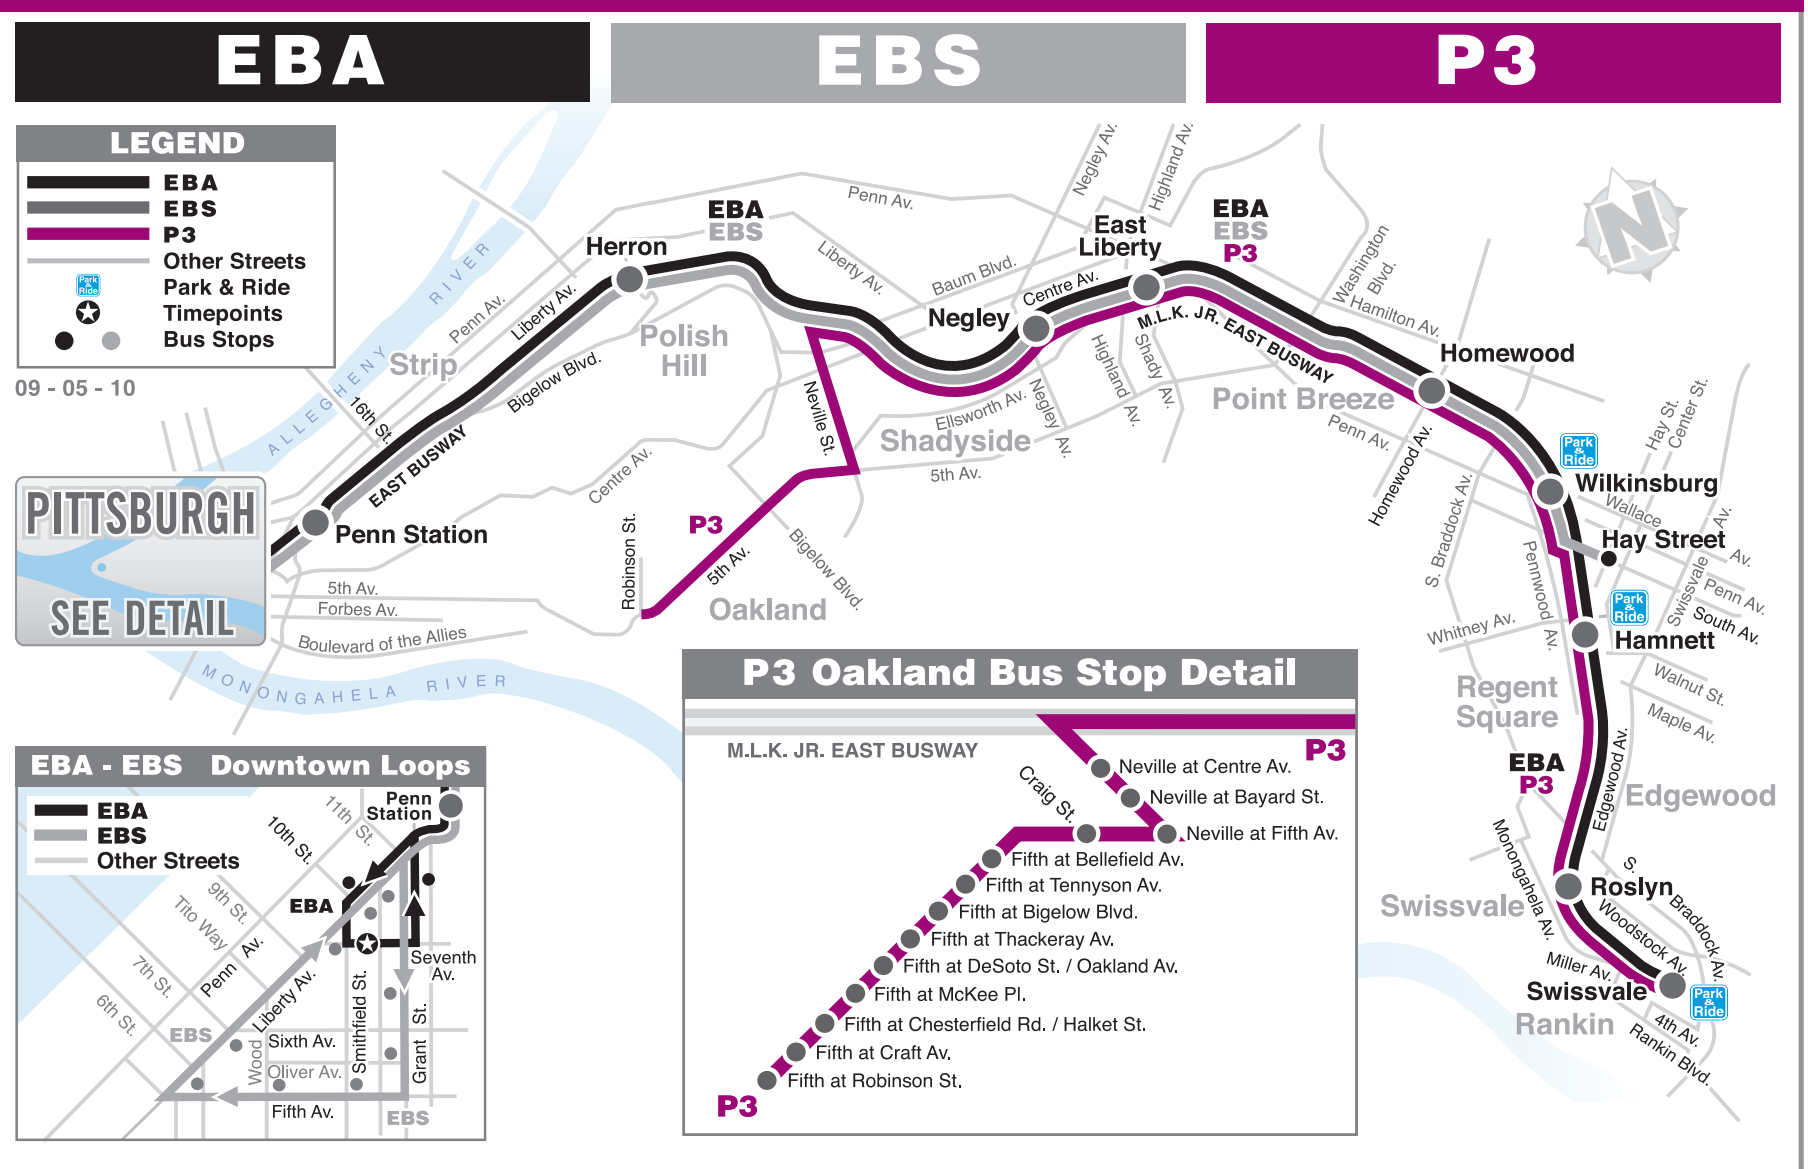

Martin Luther King Jr. East Busway Service

TRANSFER TO CONNECTING ROUTES

Connections may be made between Busway routes and other Port Authority routes at or near the following stations:

- **HERRON STATION:** 54C
- **NEGLEY STATION:** 64-71A-71C-75-81B-86
- **EAST LIBERTY STATION:** 71C-74-74B-75-77-81B-86-88-89A-500
- **HOMWOOD STATION:** 74
- **WILKINSBURG STATION:** 63A-67-67E-67J-68-68F-68J-69-71-71C-71D-78-79-86-G-P12-P67-P68-P71-P78
- **ROSLYN STATION:** 61A-63A
- **SWISSVALE STATION:** 59-61A-61B-63A-71-P71

BUSWAY STOP POLICY

Most Flyer and Express buses using the East Busway will serve all stations from Wilkinsburg to Herron, inclusive, discharge only inbound and pick-up only outbound.

63A-68B-P68-P71 will pick-up and discharge in both directions at East Liberty and Negley stations, stops A and C. They will continue to operate discharge only inbound and pick-up only outbound at Wilkinsburg, Homewood and Herron stations, stops B and D.

HAY STREET RAMP SERVICE

EBS East Busway-Short
63A North Braddock Express
P68 Braddock Hills Flyer

EBS trips destined to Downtown pick up at the bottom of the outbound Hay Street ramp as well as the inbound ramp.

PARK-AND-RIDE LOTS

Wilkinsburg Station - 748 spaces - access is from Wallace Avenue or Brushton Avenue

Hamnett Station - 128 spaces - access is from Swissvale Avenue and Walnut Street or from Center Street

Swissvale Station - 163 spaces - access is from Woodstock Avenue and Vernon Street

ANNOUNCEMENTS

September 5, 2010 Service Changes:
EBO has been replaced by Route P3.
P3 routing will be the same as the EBO. An entirely new schedule has been established with service operating more frequently and later in the evening.

No schedule changes to EBA or EBS have been made.

SERVICE NOTES

EBA Sunday service operates on New Year's Day, Memorial Day, Independence Day, Labor Day, Thanksgiving and Christmas.

EBS and **P3** do not operate on Saturdays, Sundays, New Year's Day, Memorial Day, Independence Day, Labor Day, Thanksgiving or Christmas.

EBA, EBS and **P3** serve stops A and C at the Busway stations.

63A-68B-P68-P71 serve East Liberty and Negley stations, stops A and C without restrictions.

AIRPORT SERVICE

Let Port Authority take you to Pittsburgh International Airport. **28X AIRPORT FLYER** operates seven days a week between 4:25 a.m. and 11:50 p.m. approximately every 30 minutes from Oakland, Downtown and most West Busway stations.

Call 412-442-2000 for complete schedule information or pick up a 28X timetable.

BUS STOPS